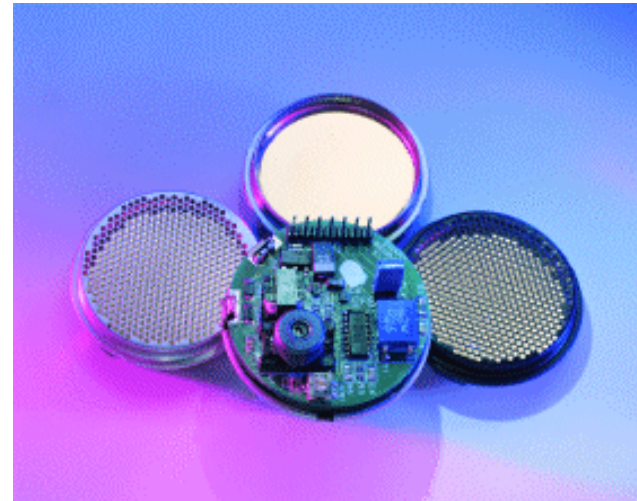

<http://mindstorms.lego.com/>

RS-232 to Ethernet

- 10/100 base-T
- RS-232 or RS-422/485 port
- TCP server and client
- User Datagram Protocol (UP)
- 4-GPI/O pins
- Configure via web, serial, or Windows
- Starter kit available
- 1.5 watts

Ultrasonic Ranging System

- Based on Polaroid technology
- Includes transducer and drive module
- Non-contact ranging from 6 inches to 40 feet
- Sensors, components, and kits available
- Full and mini sizes available

ZigBee Mesh Networking

- AT-style command set
- UART and JTAG communication
- Works on 2.7 to 3.6 volts
- Small form factor
- Development kits available - \$429
- 8-GPI/O lines
- 2-analog inputs
- Integrated antenna
- Hardware encryption